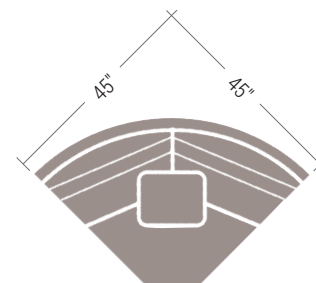

9028-□□□
Wedge
STATIONARY
W69
Standard: (1) #21 WR 21" Pillow