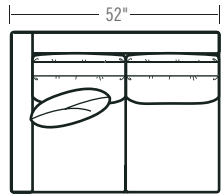

MOTIONCRAFT

Motion Furniture Catalog | Supplement I 2013

MADE IN THE USA

Motorized Sectional (Motorized only)

AS SHOWN: 17821 LAF LOVE SEAT | 17848 CORNER WEDGE | 17832 RAF SOFA

SHOWN WITH 3 OPTIONAL #21 WR THROW PILLOWS (Standard in Fabric Only)
Standard Release: Wand Activated Dual Power

17821 LAF Motorized Reclining Love Seat

H40 W52 D40

Arm Height: 28"
Seat Height: 21"
Seat Depth: 22"
Wall Clearance: 0"
Standard Finish: Brown Mahogany
Nail Trim: #2N Spaced

STANDARD THROW PILLOW: (1) #21 WR
STANDARD AND ONLY AVAILABLE MOTORIZED

17848 Corner Wedge

H40 W76 D40

Seat Height: 21"
Seat Depth: 22"
Standard Finish: Brown Mahogany
Nail Trim: #2N Spaced

STANDARD THROW PILLOW: (1) #21 WR

17822 RAF Motorized Reclining Love Seat

H40 W52 D40

Arm Height: 28"
Seat Height: 21"
Seat Depth: 22"
Wall Clearance: 0"
Standard Finish: Brown Mahogany
Nail Trim: #2N Spaced