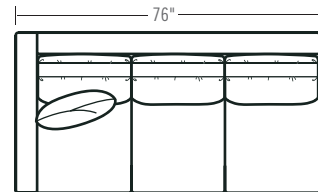

17821 LAF Motorized Reclining Love Seat

H40 W52 D40

Arm Height: 28"
Seat Height: 21"
Seat Depth: 22"
Wall Clearance: 0"
Standard Finish: Brown Mahogany
Nail Trim: #2N Spaced

STANDARD THROW PILLOW: (1) #21 WR
STANDARD AND ONLY AVAILABLE MOTORIZED

17848 Corner Wedge

H40 W76 D40

Seat Height: 21"
Seat Depth: 22"
Standard Finish: Brown Mahogany
Nail Trim: #2N Spaced

STANDARD THROW PILLOW: (1) #21 WR

17822 RAF Motorized Reclining Love Seat

H40 W52 D40

Arm Height: 28"
Seat Height: 21"
Seat Depth: 22"
Wall Clearance: 0"
Standard Finish: Brown Mahogany
Nail Trim: #2N Spaced

STANDARD THROW PILLOW: (1) #21 WR
STANDARD AND ONLY AVAILABLE MOTORIZED

17831 LAF Motorized Reclining Sofa

H40 W76 D40

Arm Height: 28"
Seat Height: 21"
Seat Depth: 22"
Wall Clearance: 0"
Standard Finish: Brown Mahogany
Nail Trim: #2N Spaced