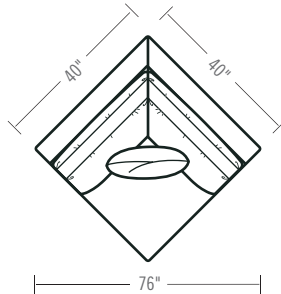

MOTIONCRAFT

Motion Furniture Catalog | Supplement I 2013

MADE IN THE USA

Motorized Sectional (Motorized only)

AS SHOWN: 17821 LAF LOVE SEAT | 17848 CORNER WEDGE | 17832 RAF SOFA

SHOWN WITH 3 OPTIONAL #21 WR THROW PILLOWS (Standard in Fabric Only)
Standard Release: Wand Activated Dual Power

17821 LAF Motorized Reclining Love Seat

H40 W52 D40

Arm Height: 28"
Seat Height: 21"
Seat Depth: 22"
Wall Clearance: 0"
Standard Finish: Brown Mahogany
Nail Trim: #2N Spaced

STANDARD THROW PILLOW: (1) #21 WR
STANDARD AND ONLY AVAILABLE MOTORIZED

17848 Corner Wedge

H40 W76 D40

Seat Height: 21"
Seat Depth: 22"
Standard Finish: Brown Mahogany
Nail Trim: #2N Spaced

STANDARD THROW PILLOW: (1) #21 WR

17822 RAF Motorized Reclining Love Seat

H40 W52 D40

Arm Height: 28"
Seat Height: 21"
Seat Depth: 22"
Wall Clearance: 0"
Standard Finish: Brown Mahogany
Nail Trim: #2N Spaced