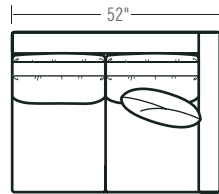

17821 LAF Motorized Reclining Love Seat

H40 W52 D40

Arm Height: 28"
Seat Height: 21"
Seat Depth: 22"
Wall Clearance: 0"
Standard Finish: Brown Mahogany
Nail Trim: #2N Spaced

STANDARD THROW PILLOW: (1) #21 WR
STANDARD AND ONLY AVAILABLE MOTORIZED

17848 Corner Wedge

H40 W76 D40

Seat Height: 21"
Seat Depth: 22"
Standard Finish: Brown Mahogany
Nail Trim: #2N Spaced

STANDARD THROW PILLOW: (1) #21 WR

17822 RAF Motorized Reclining Love Seat

H40 W52 D40

Arm Height: 28"
Seat Height: 21"
Seat Depth: 22"
Wall Clearance: 0"
Standard Finish: Brown Mahogany
Nail Trim: #2N Spaced

STANDARD THROW PILLOW: (1) #21 WR
STANDARD AND ONLY AVAILABLE MOTORIZED

17831 LAF Motorized Reclining Sofa

H40 W76 D40

Arm Height: 28"
Seat Height: 21"
Seat Depth: 22"
Wall Clearance: 0"
Standard Finish: Brown Mahogany
Nail Trim: #2N Spaced