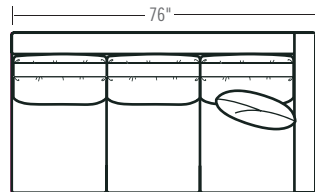

17848 Corner Wedge

H40 W76 D40

Seat Height: 21"
Seat Depth: 22"
Standard Finish: Brown Mahogany
Nail Trim: #2N Spaced

STANDARD THROW PILLOW: (1) #21 WR

17822 RAF Motorized Reclining Love Seat

H40 W52 D40

Arm Height: 28"
Seat Height: 21"
Seat Depth: 22"
Wall Clearance: 0"
Standard Finish: Brown Mahogany
Nail Trim: #2N Spaced

STANDARD THROW PILLOW: (1) #21 WR
STANDARD AND ONLY AVAILABLE MOTORIZED

17831 LAF Motorized Reclining Sofa

H40 W76 D40

Arm Height: 28"
Seat Height: 21"
Seat Depth: 22"
Wall Clearance: 0"
Standard Finish: Brown Mahogany
Nail Trim: #2N Spaced

STANDARD THROW PILLOW: (1) #21 WR
STANDARD AND ONLY AVAILABLE MOTORIZED

17832 RAF Motorized Reclining Sofa

H40 W76 D40

Arm Height: 28"
Seat Height: 21"
Seat Depth: 22"
Wall Clearance: 0"
Standard Finish: Brown Mahogany
Nail Trim: #2N Spaced